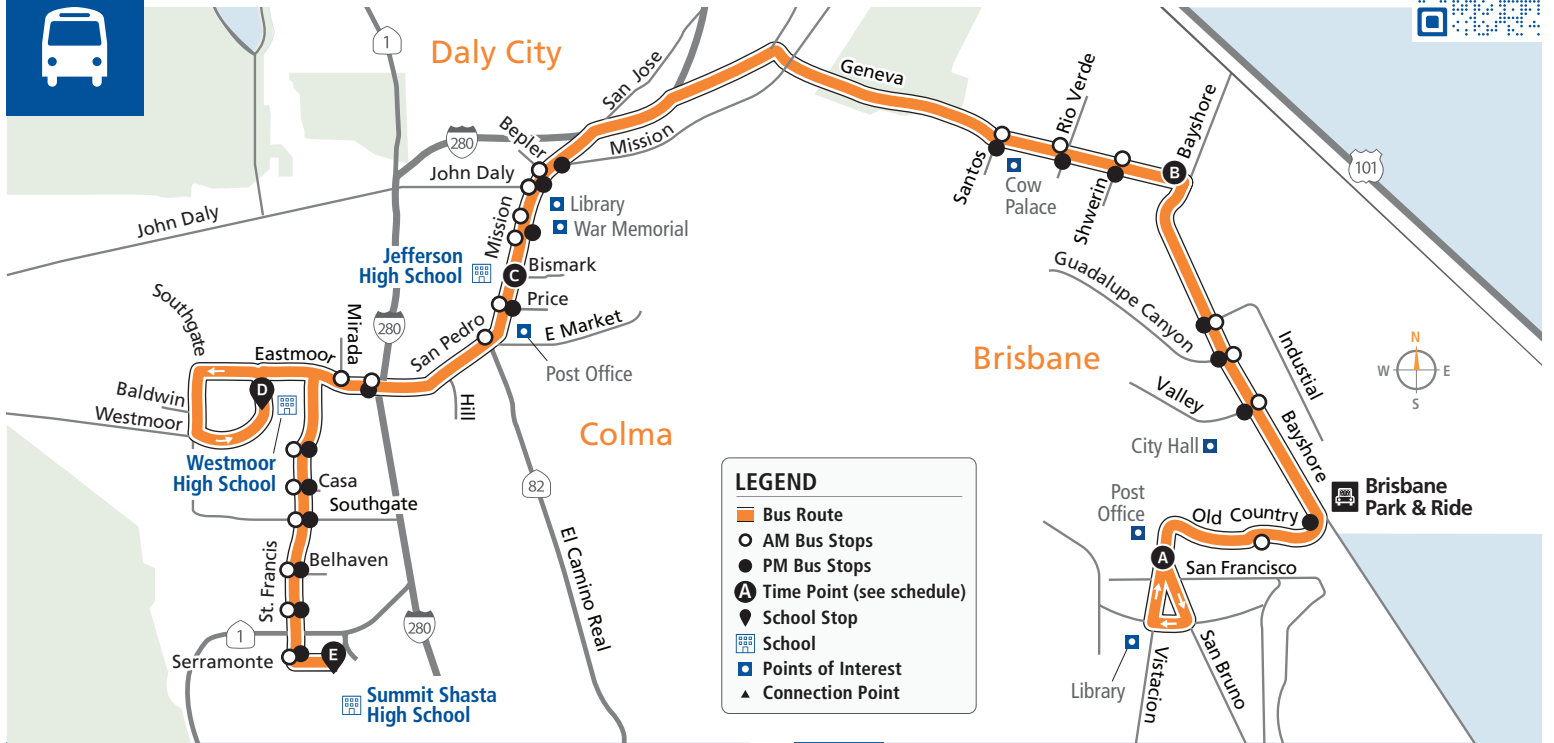

Effective 08/06/2023

LEGEND

- Bus Route
- AM Bus Stops
- PM Bus Stops
- Ⓐ Time Point (see schedule)
- 📍 School Stop
- 🏫 School
- 📖 Points of Interest
- ▲ Connection Point

AM to Summit Shasta High

Bus Stops	Weekdays
A Old County/San Francisco	7:23a
○ Old County/Bayshore	
○ Bayshore/Valley	
○ Bayshore/Guadalupe Canyon	
○ Bayshore/Industrial	
B Geneva/Bayshore	7:30a
○ Geneva/Schwerin	
○ Geneva/Rio Verde	
○ Geneva/Santos	
○ San Jose/Bepler	
○ Mission/John Daly	
○ Mission/Parkview	
○ Mission/Westlake	
C Mission/Bismark	7:49a
○ Mission/School	
○ San Pedro/Mission	
○ Eastmoor/Sullivan	
○ Eastmoor/Camelia	
D Westmoor High School	8:01a
○ Saint Francis/Mariposa	
○ Saint Francis/Casa	
○ Saint Francis/Southgate	
○ Saint Francis/Belhaven	
○ Saint Francis/Clarinada	
○ Serramonte/Saint Francis	
E Summit Shasta High School	8:10a

PM to Brisbane

Bus Stops	Weekdays	Wednesdays Only
E Summit Shasta High School	3:40p	—
● Serramonte/Saint Francis		
● Saint Francis/Clarinada		
● Saint Francis/San Miguel		
● Saint Francis/Southgate		
● Saint Francis/Casa		
● Saint Francis/Mariposa		
D Westmoor High School	3:55p	2:40p
● Eastmoor/Mirada		
● Eastmoor/Sullivan		
● San Pedro/Hill		
● Mission/Price		
C Mission/Bismark	4:06p	2:51p
● Mission/Eastlake		
● Mission/Alp		
● San Jose/Shakespeare		
● Geneva/Santos		
● Geneva/Rio Verde		
● Geneva/Schwerin		
B Bayshore/Geneva	4:25p	3:10p
● Bayshore/Industrial		
● Bayshore/Guadalupe Canyon		
● Bayshore/Valley		
● Old County/Bayshore		
A Old County/San Francisco	4:30p	3:15p

Bus Fares	Cash	Clipper*	Day Pass	Monthly Pass	Cash	Clipper*	Day Pass	Monthly Pass	
Youth (Age 18 & younger)	\$1.10	\$1.00	\$2.00	\$27.00	Adult (Age 19 through 64)	\$2.25	\$2.05	\$4.50	\$65.60

*Free 2-hour transfers between local SamTrans routes on Clipper or SamTrans Mobile App. Tickets available on SamTrans Mobile. 🍏 🍎